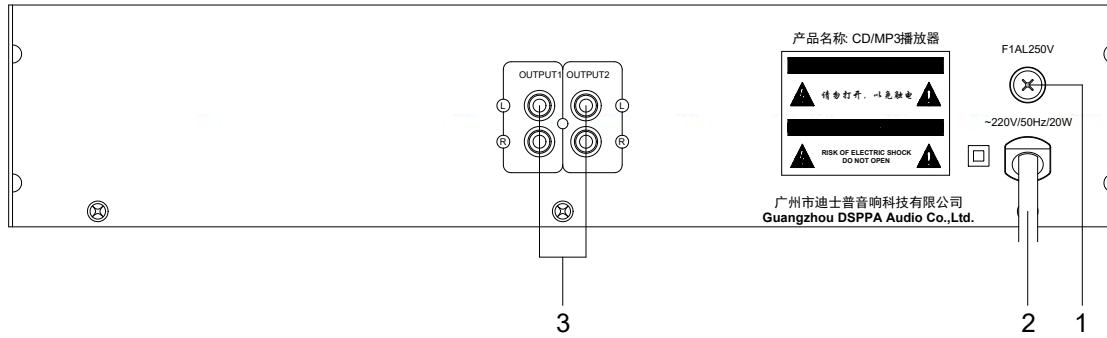

Real Panel

- 1 AC power cord
- 2 AC fuse
- 3 Output jack

Notice: DVD part of the machine can only output audio signal and has not video frequency broadcasting function.