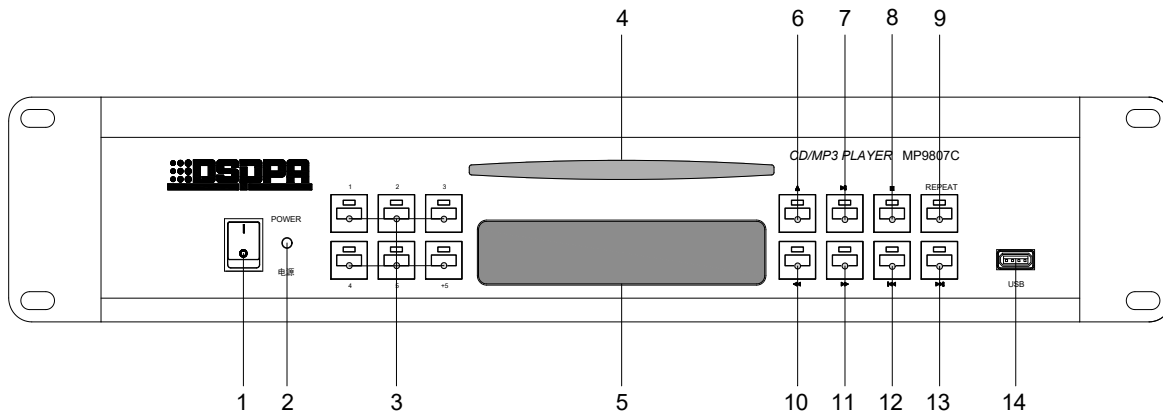

### *Description*

The setup can play CMF format such as CD、MP3、VCD、DVD ,etc. In this equipment .the mode to provide CMF for setup has CD、MP3、VCD、DVD dishware and mobile hard disk which connected with USB jack, etc . when this two supply modes concurrence in equipment ,the equipment will read and play the CMF on dish first; when the dish is taken out from dish storehouse , the equipment will read and play the MP3 CMF which connected with USB port again; while setup is playing MP3 CMF on the mobile hard disk now. At this moment if another dish is put in the dish storehouse, the equipment will read and play the CMF on dish once again.

## Specification

Frequency response	20Hz-20kHz(±3dB)
Signal to Noise Ratio	90dB
Dynamic range	90dB
THD	0.005%
Wow & Flutter	Under the limited level
Output level	0dBV
Protection	AC fuse
Power Requirement	AC220-240V/50-60Hz
Outer Packing Size (mm)	(L×W×H) 530×440×195
Unit Size (mm)	(L×W×H) 484×365×88
Gross weight	8.7kg
Net weight	6.9kg

## Front Panel

- |  |                     |
|--|---------------------|
| 1 Power switch(1 is power on and the “power LED” is on ) | 8 Stop keys         |
| 2 Power indicator  | 9 Repeat keys       |
| 3 1 to +5 keys   | 10 Search up keys   |
| 4 Disc door  | 11 Search down keys |
| 5 Display screen   | 12 Skip up keys     |
| 6 Open keys  | 13 Skip down keys   |
| 7 Play/pause keys  | 14 USB jack         |