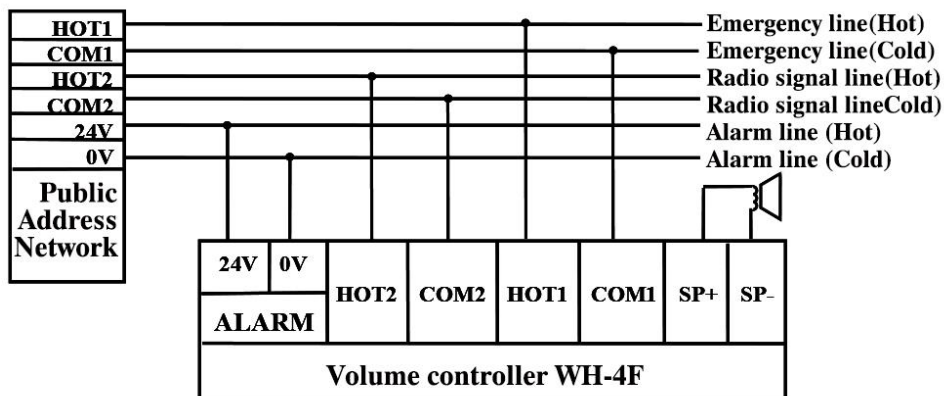

Description

Control broadcast sound of sound pressure in the region, usually by resistance or pressure type transformer points to achieve; There are three kinds of general volume controller.

One, the background music volume control, it is a two wire, do not need to fire broadcasting places; The volume of the two, with strong fire broadcast cut controller (which with strong cut the volume of the controller according to its strong cutting way three wire system and four wire system), What is cut, when regional use will be the volume control volume to very few, even in close, when there is an urgent notice or fire Control room by issuing an emergency control signal to the volume controller, force the volume controller into the radio, and is not affected by the volume controller The state of the influence, entered the state radio. Third, choose the volume controller, as the name implies the volume controller can control the volume of also can choose

different music at the same time, it also Fire and don't need to cut two fire is strong, and the selected volume controller can only use four wire system.

Connection

1. 2-wire mode

2. 3-wire mode

3. 6-wire mode