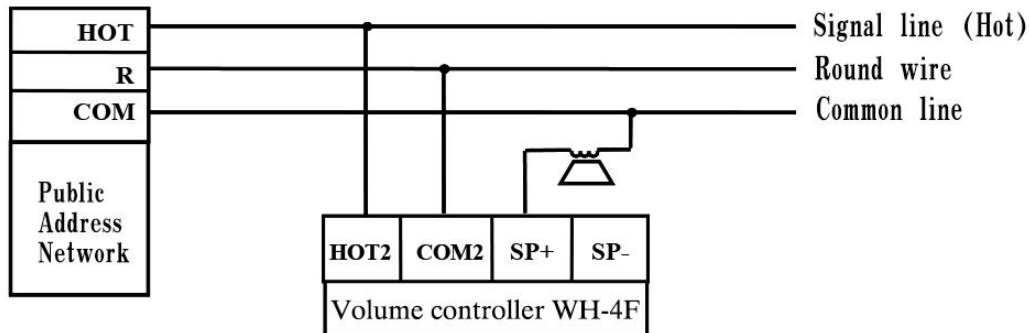

Description

Control broadcast sound of sound pressure in the region, usually by resistance or pressure type transformer points to achieve; There are three kinds of general volume controller.

One, the background music volume control, it is a two wire, do not need to fire broadcasting places; The volume of the two, with strong fire broadcast cut controller (which with strong cut the volume of the controller according to its strong cutting way three wire system and four wire system), What is cut, when regional use will be the volume control volume to very few, even in close, when there is an urgent notice or fire Control room by issuing an emergency control signal to the volume controller, force the volume controller into the radio, and is not affected by the volume controller The state of the influence, entered the state radio. Third, choose the volume controller, as the name implies the volume controller can control the volume of also can choose

different music at the same time, it also Fire and don't need to cut two fire is strong, and the selected volume controller can only use four wire system.

Connection

1. 2-wire mode

2. 3-wire mode

3. 6-wire mode