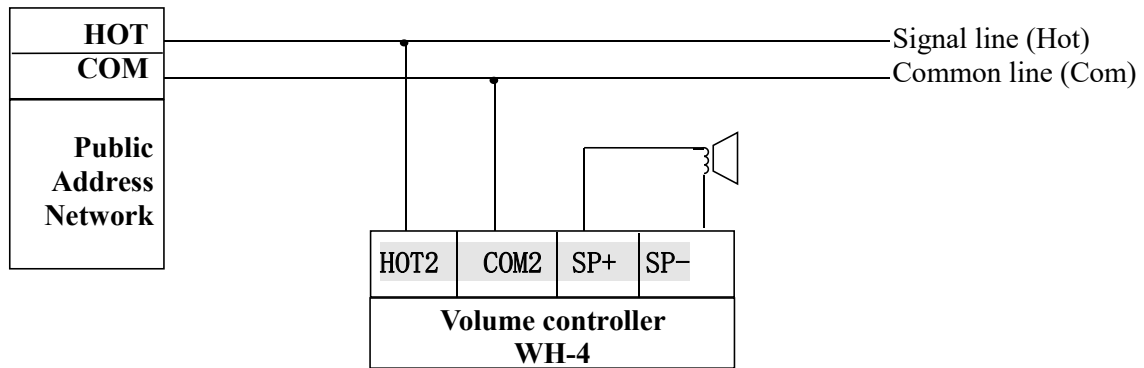

Description

Control broadcast sound of sound pressure in the region, usually by resistance or pressure type transformer points to achieve; There are three kinds of general volume controller.

One, the background music volume control, it is a two wire, do not need to fire broadcasting places; The volume of the two, with strong fire broadcast cut controller (which with strong cut the volume of the controller according to its strong cutting way three wire system and four wire system), What is cut, when regional use will be the volume control volume to very few, even in close, when there is an urgent notice or fire Control room by issuing an emergency control signal to the volume controller, force the volume controller into the radio, and is not affected by the volume controller The state of the influence, entered the state radio. Third, choose the volume controller, as the name implies the volume controller can control the volume of also can choose

different music at the same time, it also Fire and don't need to cut two fire is strong, and the selected volume controller can only use four wire system.

Connection

1. 2-wire mode

2. 3-wire mode

3. 6-wire mode