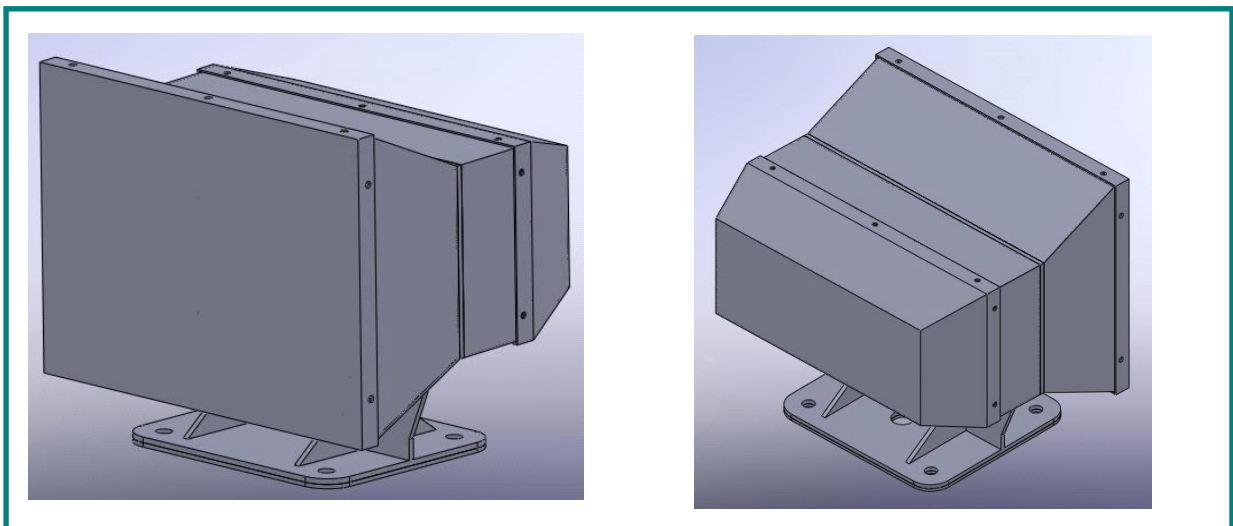

WJ-20 Acoustic Hailing System Auxiliary Speaker

Features

- Rated power: 200W
- Max SPL: 116dB
- All-weather outdoor design

Appearance

Specification

Item	WJ-20
Rated power	200W
Sensitivity	110dB@1m/w
Max SPL	116dB@1m
Active frequency range	500Hz~5kHz
STIPA value	0.7@100m
Direction angle	Horizontal 80° × Vertical 90°
Net weight	12kg
Size(L×W×H)	280×270×220 mm