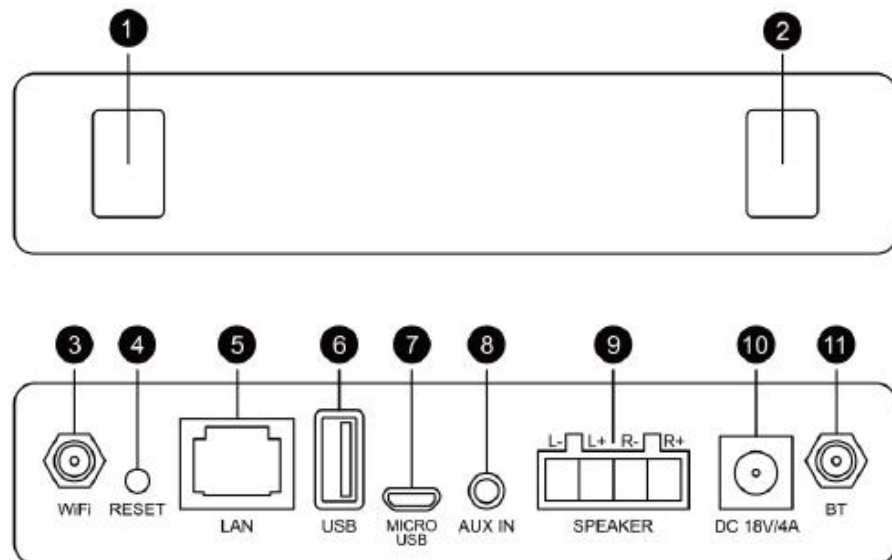

Panel & Interface

1. **LED:** To show the device status.
2. **IR Receiver:** For remote control.
3. **WiFi Antenna connector:** To connect antenna for WiFi.
4. **RESET:** Short press once: Switch input mode;
 Long Press: Switch on/off;
 Short Press twice: Re-pair Wifi or Bluetooth in Wifi or Bluetooth mode;
 Short Press three times: Restore to factory settings.
 *When device is off, just short press the power button to active the device.
5. **LAN:** Wired connection to your router.
6. **USB Host:** To connect USB pen drive.(1024 tracks at most)
7. **Micro USB:** For connection to PC to act as external DAC.
8. **AUX IN:** For external audio sources from TV, CD player and so on.
9. **SPEAKER Out:** Connect to passive speakers.
10. **18V/4A:** Connect to DC input.
11. **BT Antenna Connector:** To connect antenna for bluetooth.

Specification

Connectivity	Wireless network	IEEE802.11 b/g/n 2.4G
	Ethernet	Single 10/100M RJ45
	BT	5.0
	USB Host	Play USB music
	Micro USB	Connect PC as external DAC
Power Input	18V/4A	
Audio Input	3.5mm Line in	
Frequency response	20Hz to 20kHz	
Speaker Power	2x35W@4Ω load at 18V, 2x18W@8Ω load at 18V	
THD+N	0.03% @1kHz	
Speaker Impedance	4-8ohms	
Music Format	FLAC/MP3/AAC/AAC+/ALAC/APE/WAV	
Decoding	Up to 24bit/192kHz	
Protocols	AirPlay, DLNA, UPnP, Spotify Connect, Qplay	
Dimensions	131.8mm*85.5mm*27mm (5.18in*3.37in*1.06in)	
Weight	0.35kg (0.77lb)	